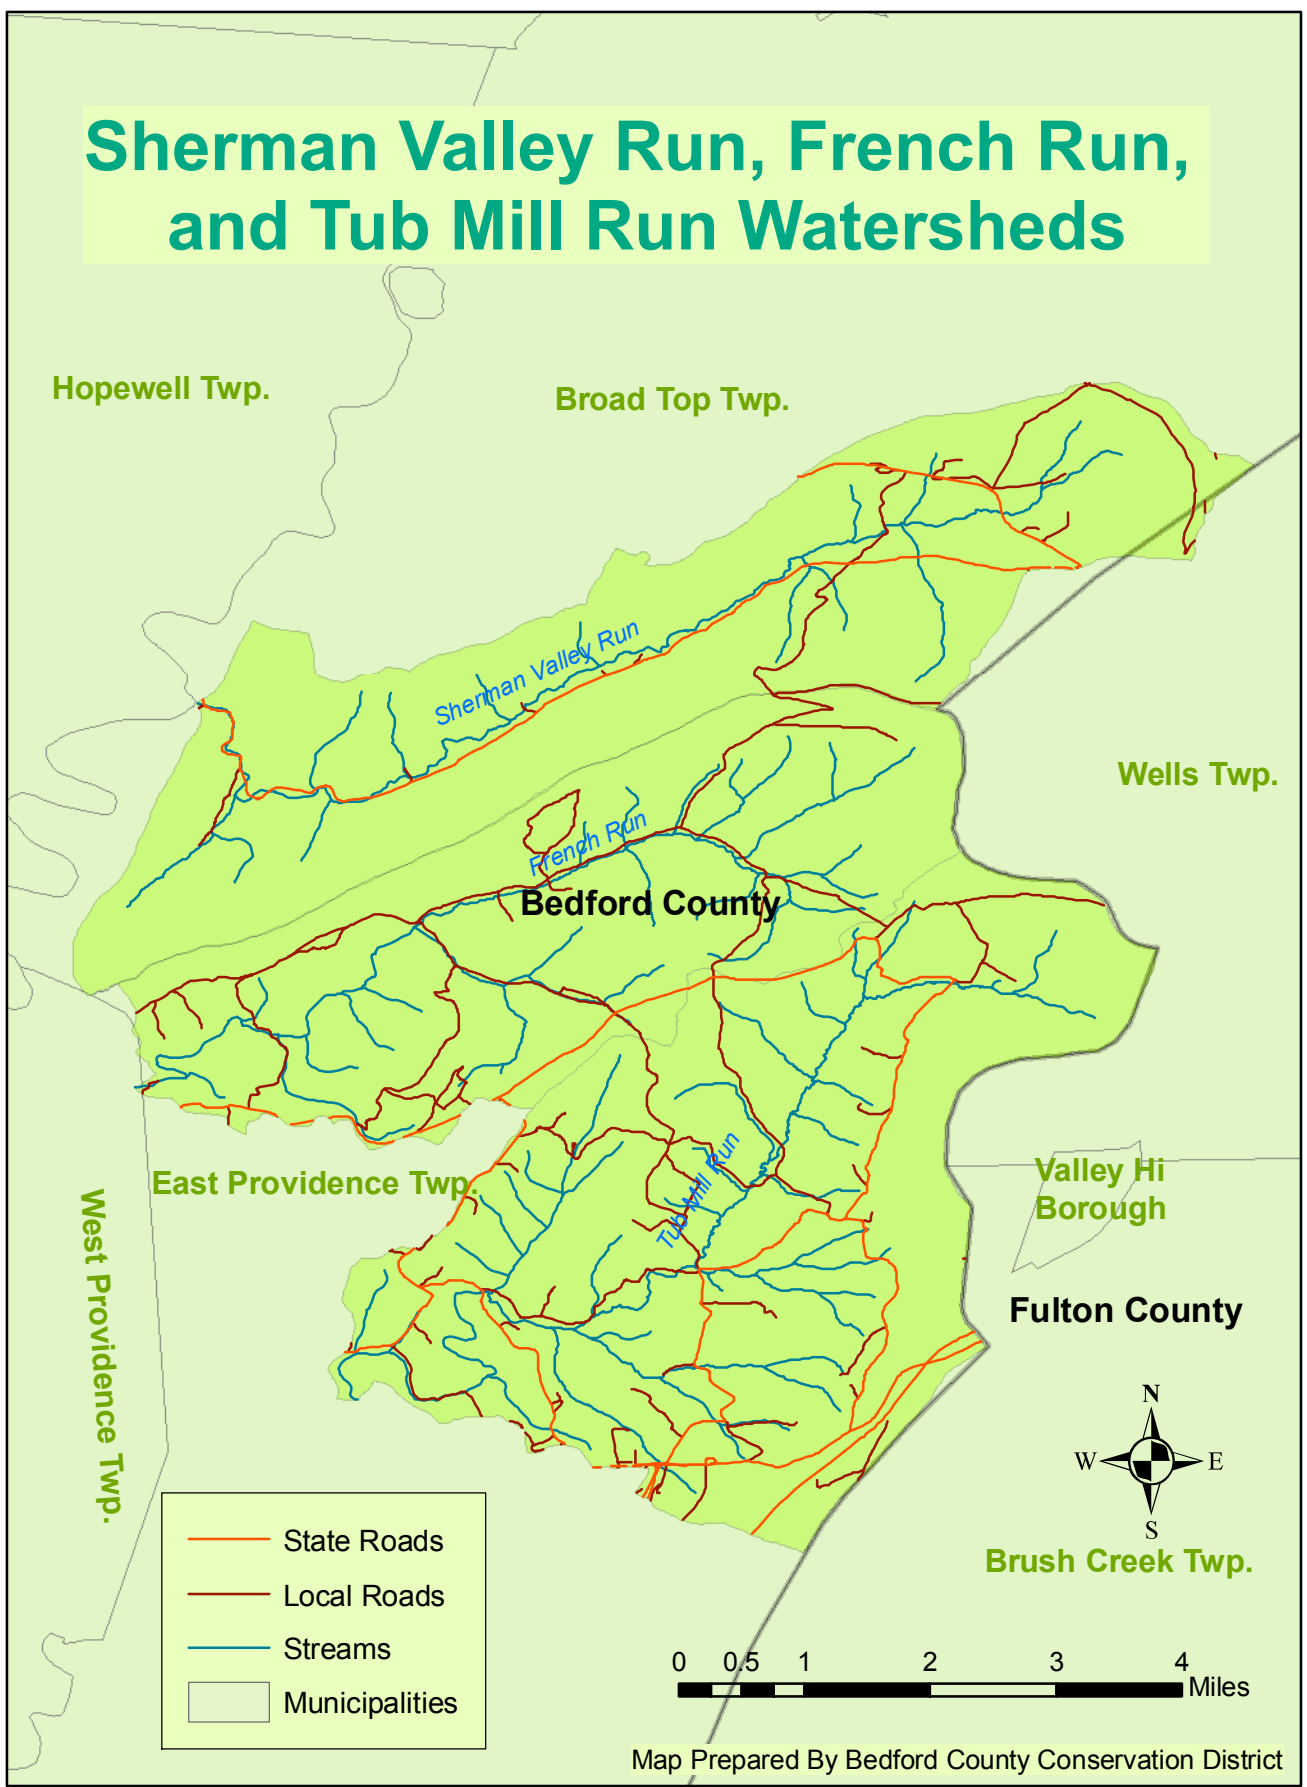

Sherman Valley Run, French Run, and Tub Mill Run Watersheds

Map Prepared By Bedford County Conservation District